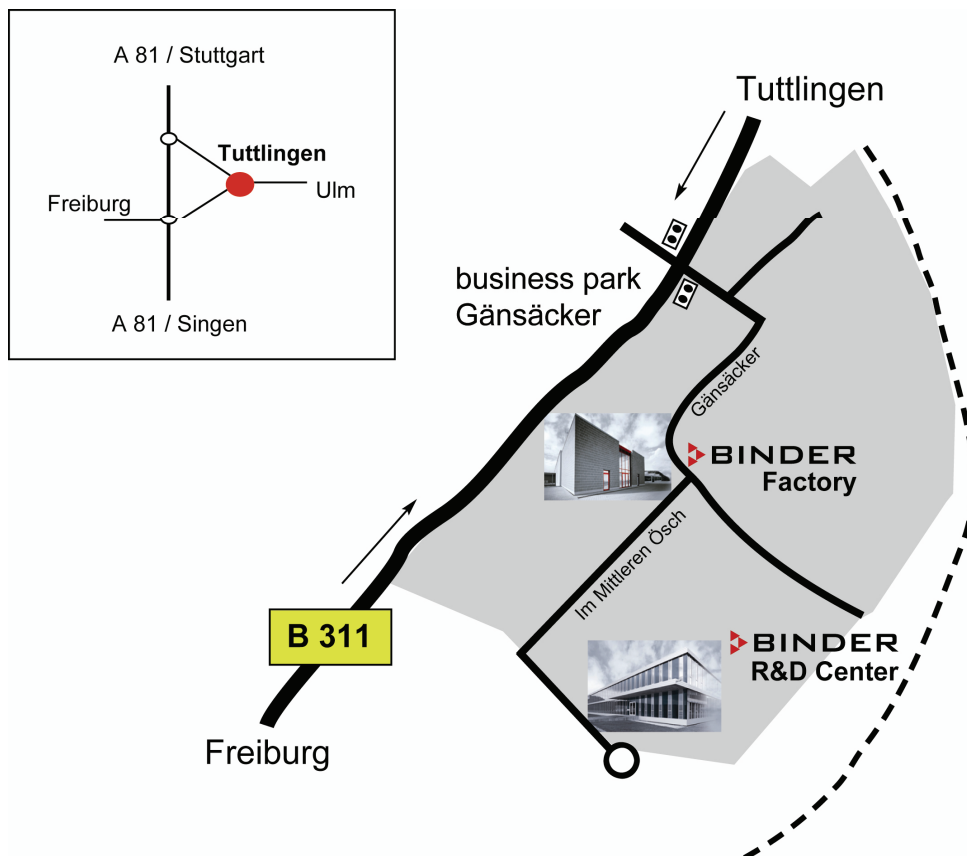

Directions to BINDER GmbH

Arriving from Stockach:

Follow the B 14 towards Tuttlingen business park North/West, at the roundabout "Aesculapplatz", take the exit to Donaueschingen B 311. Follow the B 311 until you see the sign the business park "Gäsäcker". Take a left turn at the traffic lights. See further details: At the business park "Gäsäcker".

Arriving from Ulm:

In Tuttlingen you follow the signs B 311 / Donaueschingen, Freiburg. At the roundabout Aesculapplatz, take the exit to Donaueschingen B 311. Follow the B 311 until you see the sign business park "Gäsäcker". Take a left turn at the traffic lights. See further details: At the business park "Gäsäcker".

Arriving from VS / Rottweil / A 81:

In Tuttlingen you follow the signs B 311 / Donaueschingen, Freiburg. At the roundabout Aesculapplatz, take the exit to Donaueschingen B 311. Follow the B 311 until you see the sign business park "Gäsäcker". Take a left turn at the traffic lights. See further details: At the business park "Gäsäcker".

Arriving from Freiburg:

Follow the B 311 towards Tuttlingen. After passing Immendingen, in approx. 5 km, you reach the intersection business park "Gäsäcker". Take a right turn at the traffic lights. See further details: At the business park "Gäsäcker".